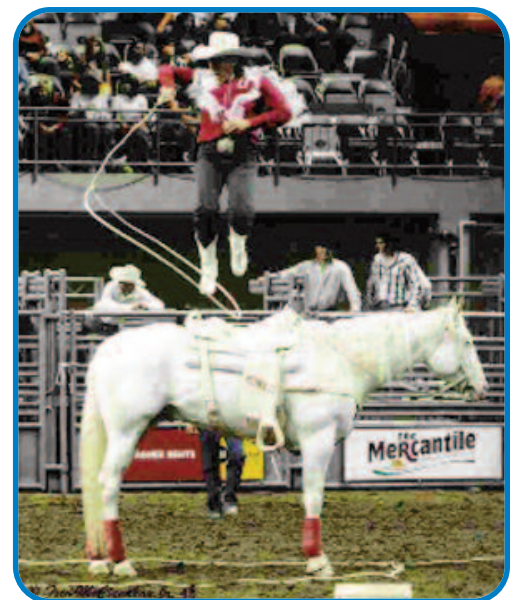

March 7-8, 2012 • Wichita Falls, TX

Wed., March 7 - 9 a.m. to 5 p.m.

Thurs., March 8 - 9 a.m. to 4 p.m.

WICHITA FALLS RANCH & FARM EXPO

Free Admission ★ Free Parking

CEU Classes both days for Texas and Oklahoma
Producers sponsored by AgriLife Extension

Proud Sponsors of
the 2012
Consignment

Production Bull Sale

Wed., March 7, 2012
6:00 p.m.

"Entertainment to the Max!"

with Max Reynolds ~
For over 30 years, Max has "wowed" audiences all over the world with specialty wild west acts and rodeo stunts.